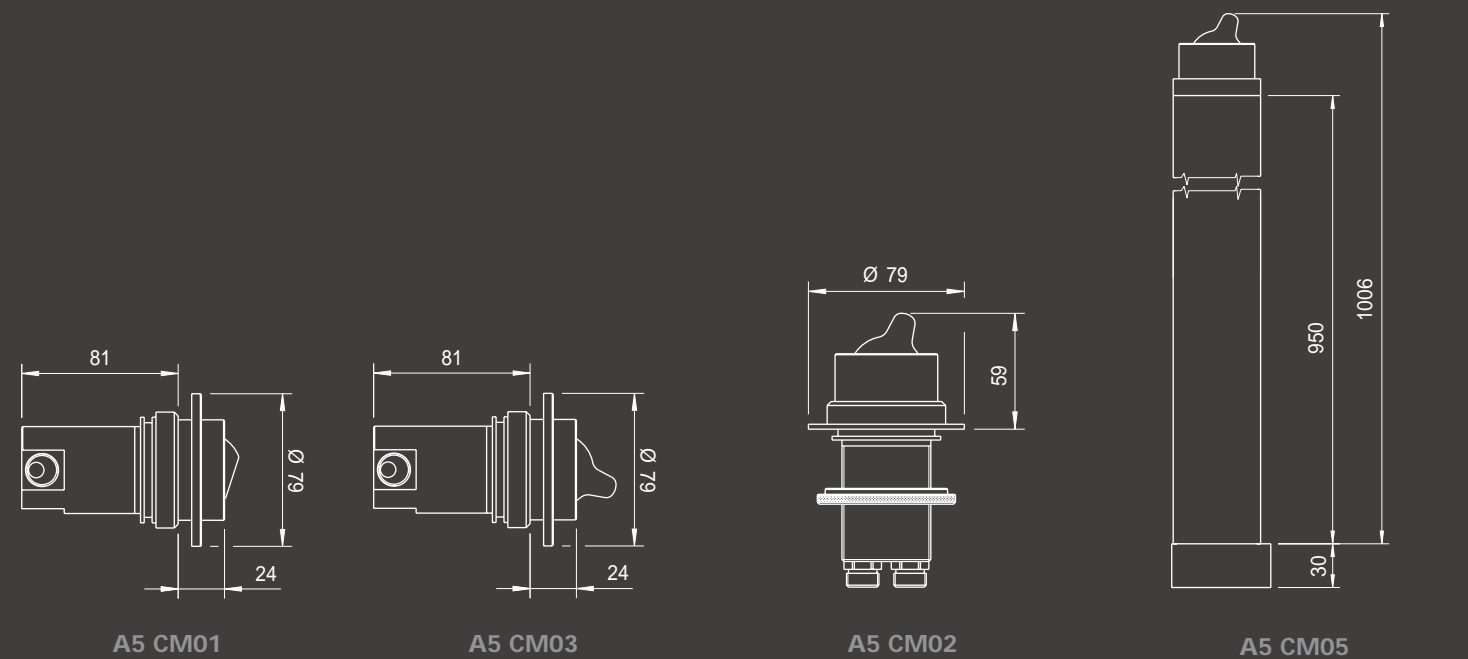

100% calda - 100% hot

100% aperto - 100% open

100% fredda - 100% cold

50% aperto - 50% open

100% chiuso - 100% closed

Getti lavabi da piano - Surface mounted washbasin spouts

Prolunghe per getti lavabo - Extension for washbasin spouts

Getti lavabo a colonna - Column-mounted washbasin spouts

Getti vasca a colonna - Column-mounted bathtub spouts

Comandi - Controls

Comando da incasso "IN"
Built-in "IN" control

Comando da incasso "OUT"
Built-in "OUT" control